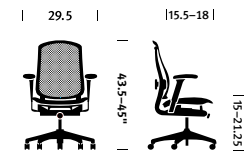

Back Support

PostureFit Sacral Support Standard
Adjustable Lumbar Support Optional

Seat Height

Low-Height Range 15"–19"
Standard-Height Range 15.5"–20.25"
Extended-Height Range 16.5"–21.25"

Seat Depth

Fixed Seat 15.5"
Adjustable Seat 15.5"–18"

Tilt Options

Standard Tilt
Tilt Limiter
Tilt Limiter with Seat Angle

Arm Options

No Arms
Fixed Arms
Adjustable Arms

Statement of Line

Work Chair

Work Chair with Suspension Seat & Back

Work Chair with Upholstered Seat & Back