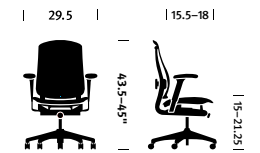

Back Support

PostureFit Sacral Support Standard
Adjustable Lumbar Support Optional

Seat Height

Low-Height Range 15"–19"
Standard-Height Range 15.5"–20.25"
Extended-Height Range 16.5"–21.25"

Seat Depth

Fixed Seat 15.5"
Adjustable Seat 15.5"–18"

Tilt Options

Standard Tilt
Tilt Limiter
Tilt Limiter with Seat Angle

Arm Options

No Arms
Fixed Arms
Adjustable Arms

Statement of Line

Work Chair

Work Chair with Suspension Seat & Back

Work Chair with Upholstered Seat & Back