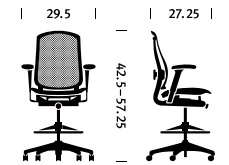

Stool

Celle Stool

Materials

[Click here](#) to view the complete textile and materials offering for Celle.

Sustainability

[Click here](#) to see how Celle meets your environmental goals.

3D Models

[View model library.](#)